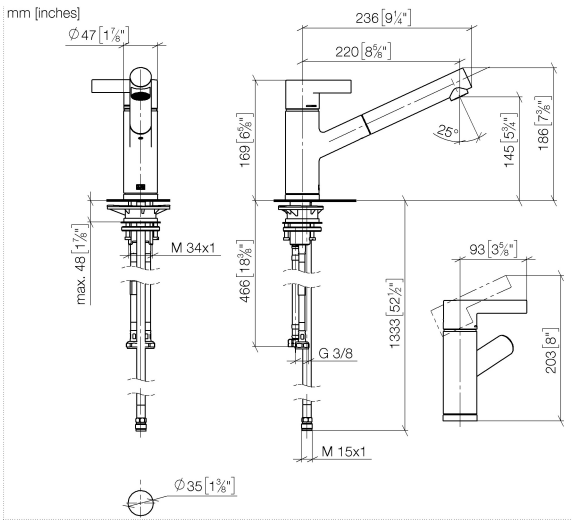

33 840 760

- 220mm projection
- pivotable spout 130°
- air-enriched flow
- height of mixer 167 mm
- height up to aerator 145 mm
- hole diameter 35 mm
- fabric braided hose 1500 mm
- max. flow 8 l/min at 3 bar flow pressure
- lead-free
- This product can help a building meet the requirements of Green Building Rating Systems, e.g. LEED®, BREEAM®, DGNB

33 840 760

Flow rate chart

Certificates

GDV_0400282.

LGA_19871.

Belgaqua_22_277_2
7_3.

33 840 760

Parts for other finishes can be found here: [Chrome](#)

ENO Single-lever mixer Pull-out - Brushed Champagne (22kt Gold)

ENO

33 840 760

Spare parts list

No.	Item Number	Name	Quantity used	Delivery time
1	09 20 76 001-46	handle	1	30
2	90 31 20 109 00 90	plug	1	2
3	90 31 11 030 00 90	pin	1	2
4	09 28 30 012-46	cover	1	30
5	09 14 10 102 90	seal	1	2
6	09 24 04 270 90	nut	1	2
7	09 14 10 031 90	seal	1	2
8	90 28 10 148 00 90	accessories	1	2
9	90 15 05 064 00 90	cartridge	1	2
10	09 19 76 001-46	sleeve	1	30
11	09 18 40 099 90	sleeve	1	2
12	90 30 02 062 00-46	hose	1	-
Spare part can no longer be ordered, please order the replacement item				
13	09 23 01 039 90	sieve	1	2
14	04 12 11 106 00-46	shower	1	30
15	09 14 10 001 90	seal	1	2
16	09 30 30 113 20 90	screw	1	2
17	09 14 15 029 90	ring	2	2
18	09 28 10 144 90	ring	1	2
19	09 14 10 034 90	seal	1	2
20	09 27 76 001-46	rosette	1	30
21	04 30 04 100 00 90	hose	2	2
22	04 23 10 044 02 90	fixing set	1	2
23	09 18 40 090 90	sleeve	1	2
24	04 30 04 029 00 90	hose	1	2
25	04 21 50 005 00 90	accessories	1	2
26	09 23 01 131 90	back-flow preventer	1	2
27	90 14 20 019 00 90	seal	1	2
28	90 30 09 031 00 90	key	1	2